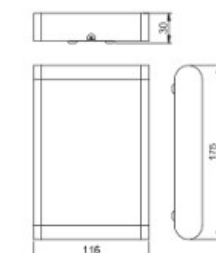

LD-VALLA8W-40

LD-VALLA12W-40

				
LD-VALLA8W-40	8 W	640 lm	395 g	5902801205613
LD-VALLA12W-40	12 W	960 lm	555 g	5902801203299

LD-VALLA8W-40

LD-VALLA12W-40