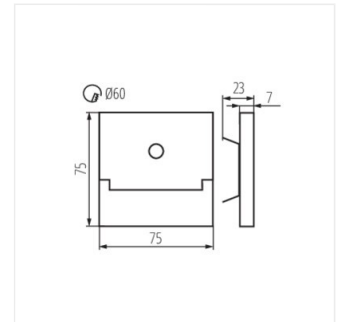

SABIK LED PIR