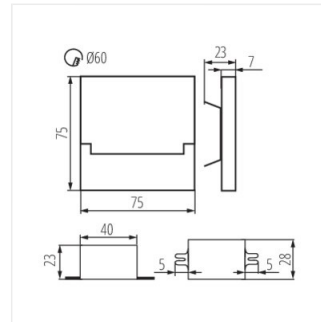

SABIK LED AC