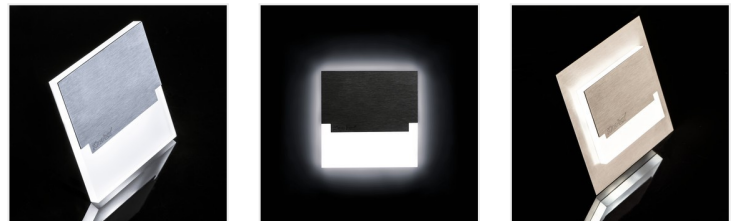

Staircase LED light fitting

SABIK LED; SABIK LED AC

| | | [V] | [W] | | [lm] | Tc [K] |
|---------------------|--------------|------------|-----|-----------------|------|--------|
| SABIK LED WW | 23108 | 12 DC | 0,8 | stainless steel | 13 | 3000 |
| SABIK MINI LED WW | 23109 | 12 DC | 0,8 | stainless steel | 13 | 3000 |
| SABIK LED CW | 23110 | 12 DC | 0,8 | stainless steel | 15 | 6500 |
| SABIK MINI LED CW | 23111 | 12 DC | 0,8 | stainless steel | 15 | 6500 |
| SABIK LED AC-WW | 23802 | 220-240 AC | 1,3 | stainless steel | 13 | 3000 |
| SABIK LED AC-CW | 23803 | 220-240 AC | 1,3 | stainless steel | 15 | 6500 |
| SABIK LED PIR WW | 27374 | 12 DC | 0,8 | stainless steel | 13 | 3000 |
| SABIK LED PIR CW | 27375 | 12 DC | 0,8 | stainless steel | 15 | 6500 |
| SABIK LED AC B-NW | 29850 | 220-240 AC | 1,3 | black | 14 | 4000 |
| SABIK LED AC B-WW | 29851 | 220-240 AC | 1,3 | black | 13 | 3000 |
| SABIK LED B-NW | 29852 | 12 DC | 0,8 | black | 14 | 4000 |
| SABIK LED B-WW | 29853 | 12 DC | 0,8 | black | 13 | 3000 |
| SABIK MINI LED B-NW | 29854 | 12 DC | 0,8 | black | 14 | 4000 |
| SABIK MINI LED B-WW | 29855 | 12 DC | 0,8 | black | 13 | 3000 |
| SABIK MINI LED NW | 32490 | 12 DC | 0,8 | stainless steel | 14 | 4000 |

Kanlux SABIK means modern design combined with an attractive effect of lighting. It is a perfect idea to highlight stairs and corridors or to emphasize decor of rooms. The unique structure of the holders ensures even emission of light. The AC version is equipped with 230V power supply unit which fits into a box and the PIR version is equipped with a motion sensor. The sensor

SABIK

Staircase LED light fitting

detects movement / turns lights on regardless of the ambient light intensity.

- the fitting is suitable for mounting in Ø 60 junction boxes.
- Enclosure material: polished stainless steel, plastic