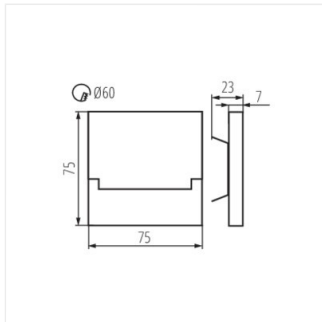

Staircase LED light fitting

SABIK LED