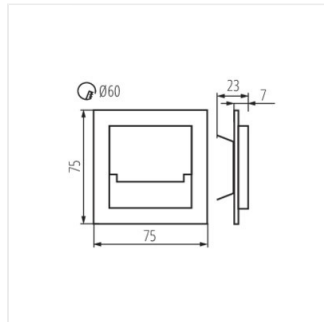

SABIK MINI LED