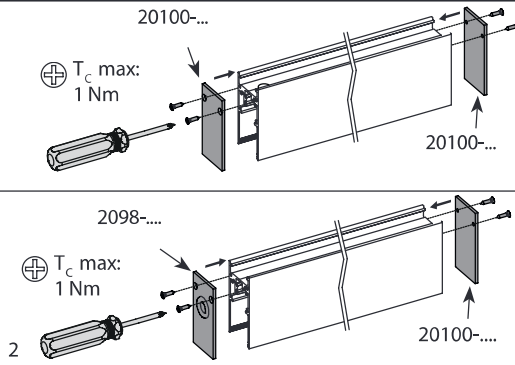

2082

2082

4.8
VOLT
MAGNETIC SYSTEM

2 - USE

Ceiling

3 - CEILING FIXING

With 2082SP

1