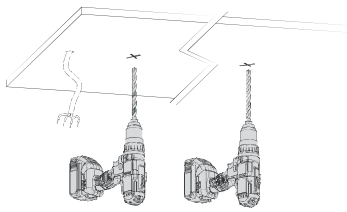

2082

2082

4.8
VOLT
MAGNETIC SYSTEM

2 - USE

Ceiling

3 - CEILING FIXING

With 2082SP

1

2

3

4

5

6

7

8