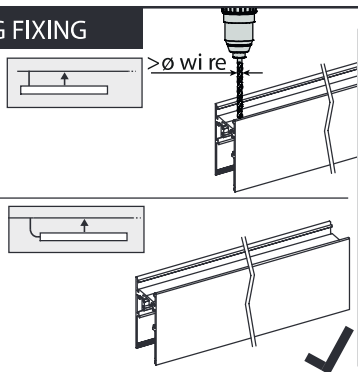

2082

2082

4.8
VOLT
MAGNETIC SYSTEM

2 - USE

Ceiling

3 - CEILING FIXING

With 2082SP

1