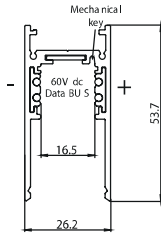

2082

2082

4.8
VOLT
MAGNETIC SYSTEM

2 - USE

Ceiling

3 - CEILING FIXING

With 2082SP

1