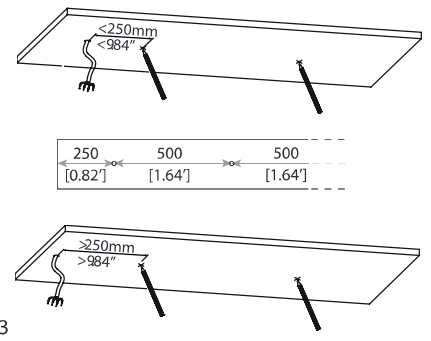

2082

2082

4.8
VOLT
MAGNETIC SYSTEM

2 - USE

Ceiling

3 - CEILING FIXING

With 2082SP

1